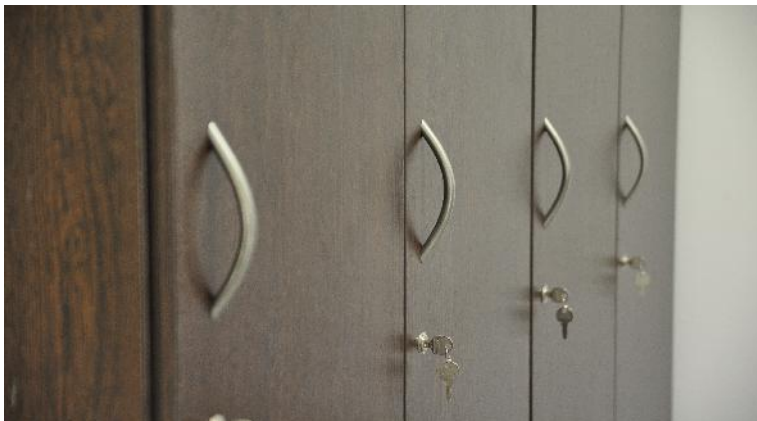

wellform[®]

made in Germany

DESIGN

ARCADIA

	Available colours for the doors			
	Outer dim: cm.39,5x55x203 - Inner dim.: cm.36x51x196			
	One single door	AR41GL	Padlock	€ 601,75
	One single door	AR41RC	Key	€ 606,10
	Outer dim.: cm.39,5x55x203 - Inner diam: cm.36x51x97			
	Two equal doors	AR42GL	Padlock	€ 626,40
	Two equal doors	AR42RC	Key	€ 636,55
	Outer dim: cm.39,5x55x49h - Inner dim: cm.36x51x42			
	Sacs case c/w feet	AR44GL	Padlock	€ 194,30
	Sacs case c/w feet	AR44RC	Key	€ 200,10
	Outer dim: cm.39,5x55x46h - Inner diam.: cm.36x51x42			
	Sacs case without feet	AR45GL	Padlock	€ 189,95
	Sacs case without feet	AR45RC	Key	€ 195,75

Accessories: Arcadia, Evolution

	clothes case		AL53B		€ 636,55
	mirror case		AL52B		€ 1.086,05
	wall mirror		AL54M - W		€ 622,05
	Show case		AL510WC	Key	€ 1.280,35
			AL510WL	Padlock	€ 1.280,35
	TV holder		AL511C	Key	€ 913,50
			AL511L	Padlock	€ 913,50
	Case		AL513R		€ 398,75